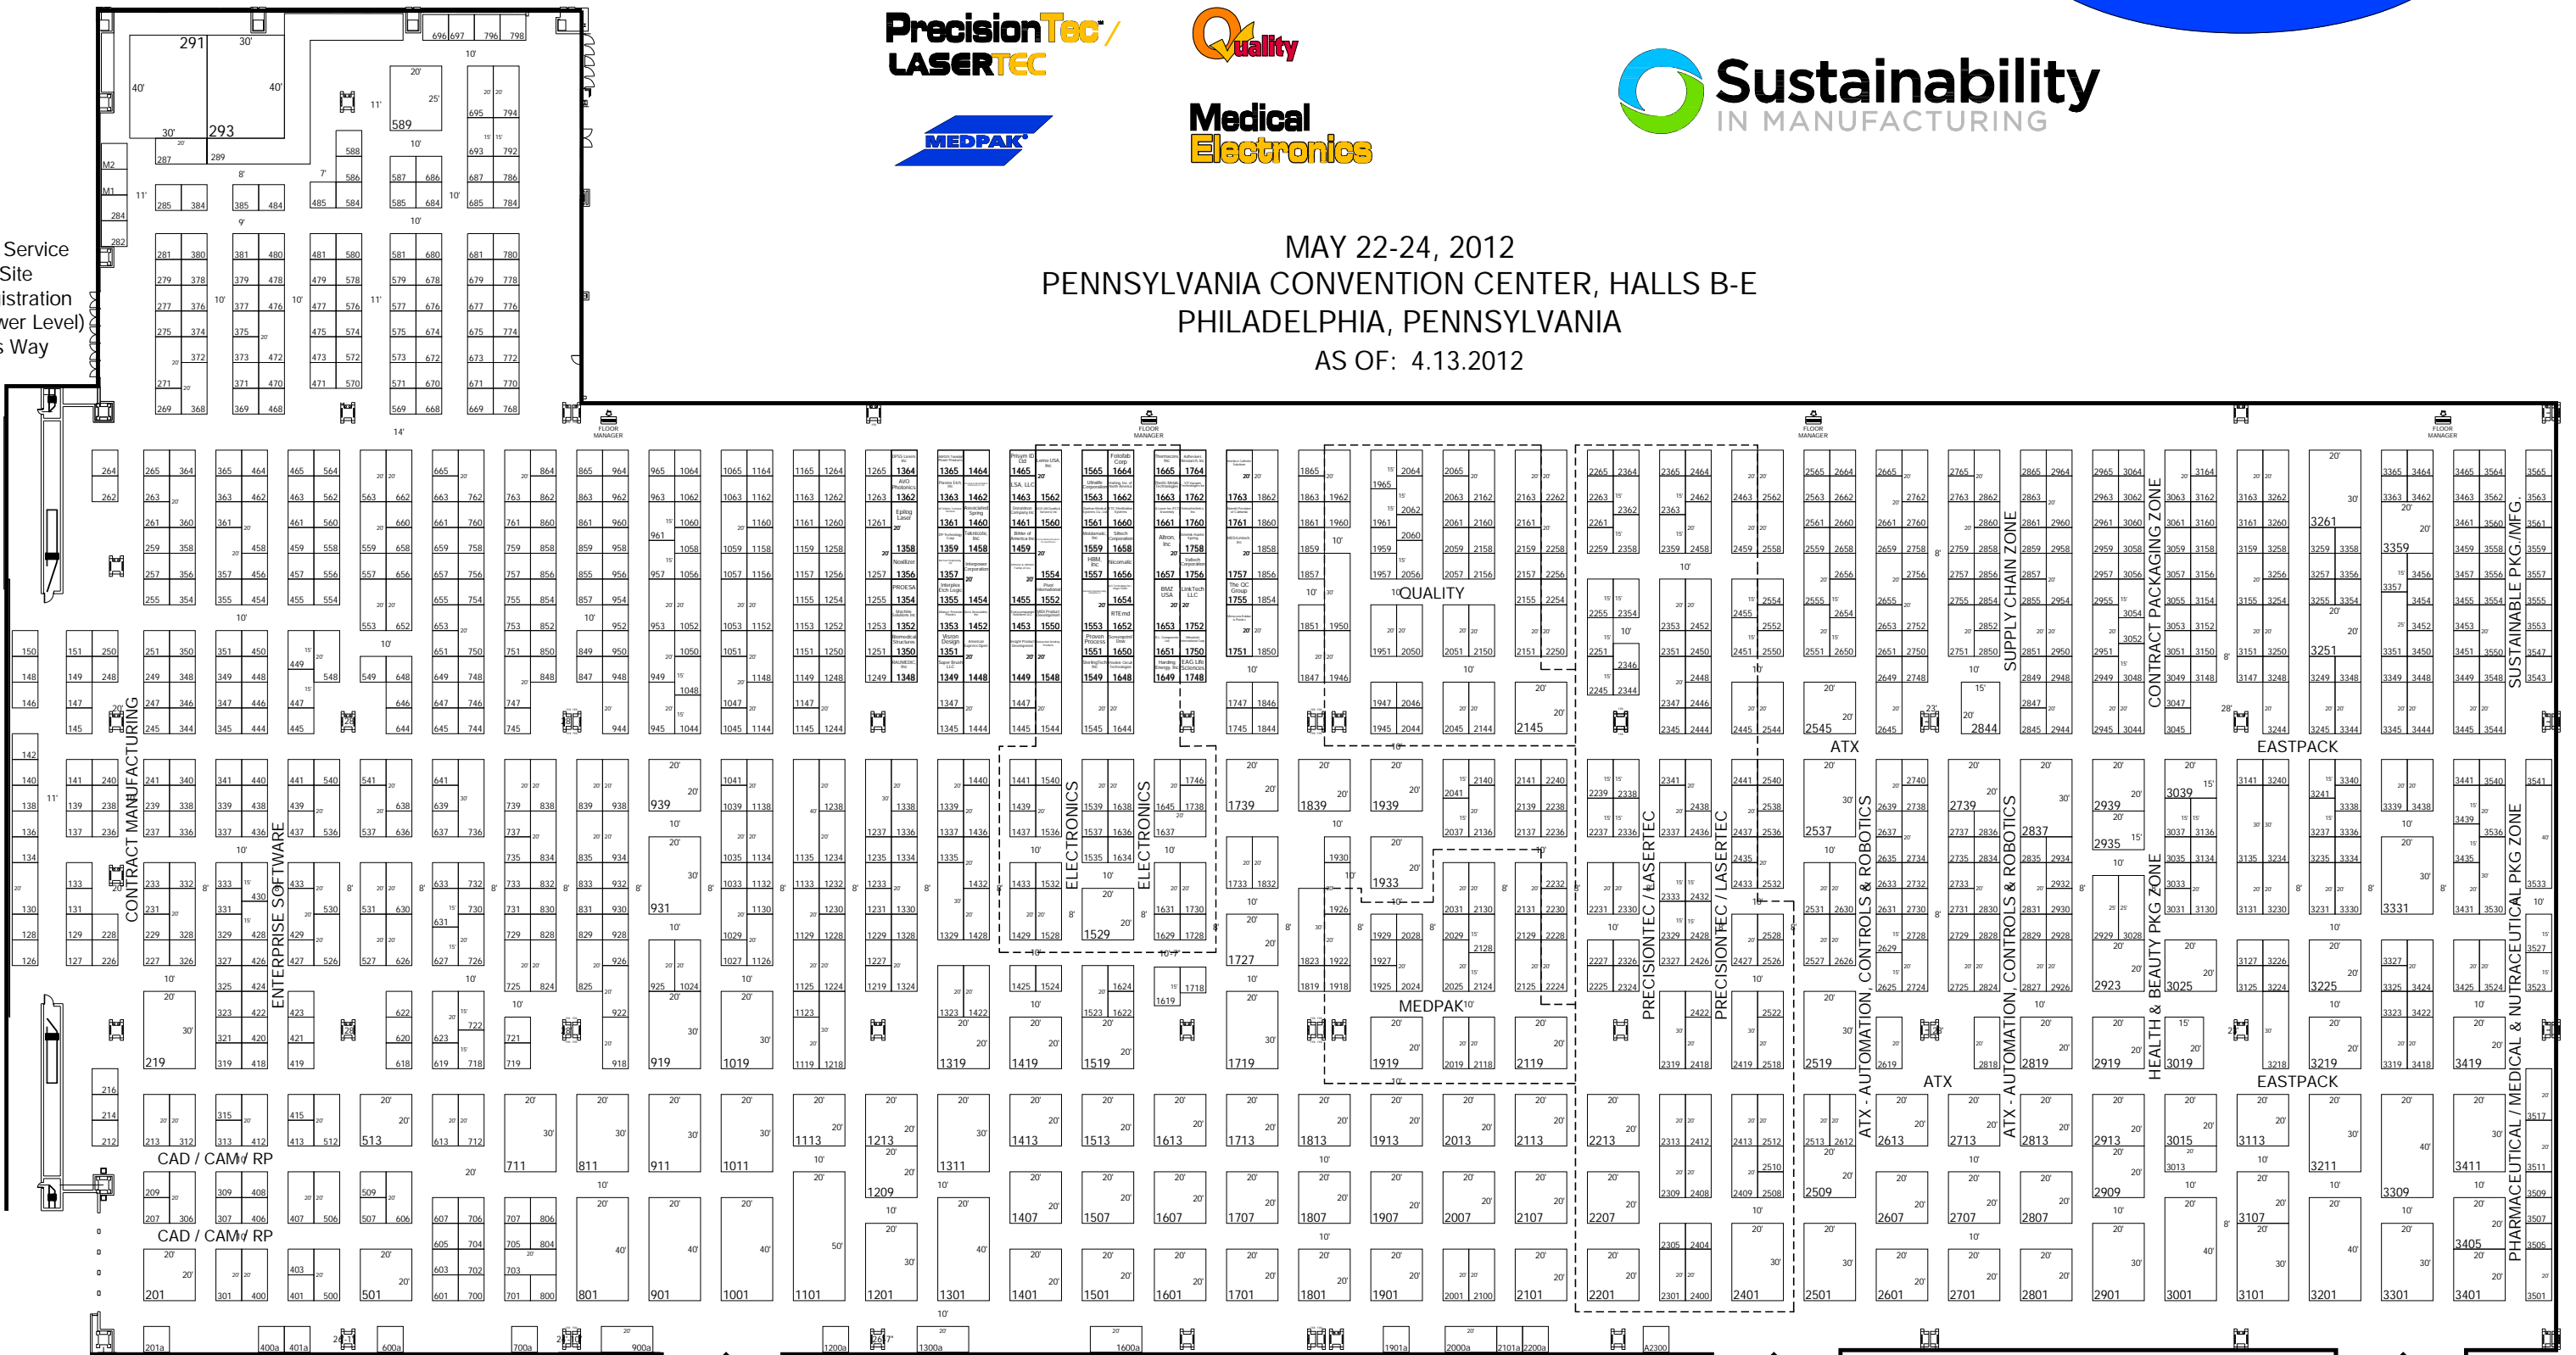

# ATLANTIC DESIGN & MANUFACTURING show

MAY 22-24, 2012  
 PENNSYLVANIA CONVENTION CENTER, HALLS B-E  
 PHILADELPHIA, PENNSYLVANIA  
 AS OF: 4.13.2012

Full Service On-Site Registration (Lower Level) This Way

ENTRANCE

Express Registration (Show Level)

ENTRANCE

Express Registration (Show Level)

ENTRANCE

Full Service On-Site Registration (Show Level) This Way