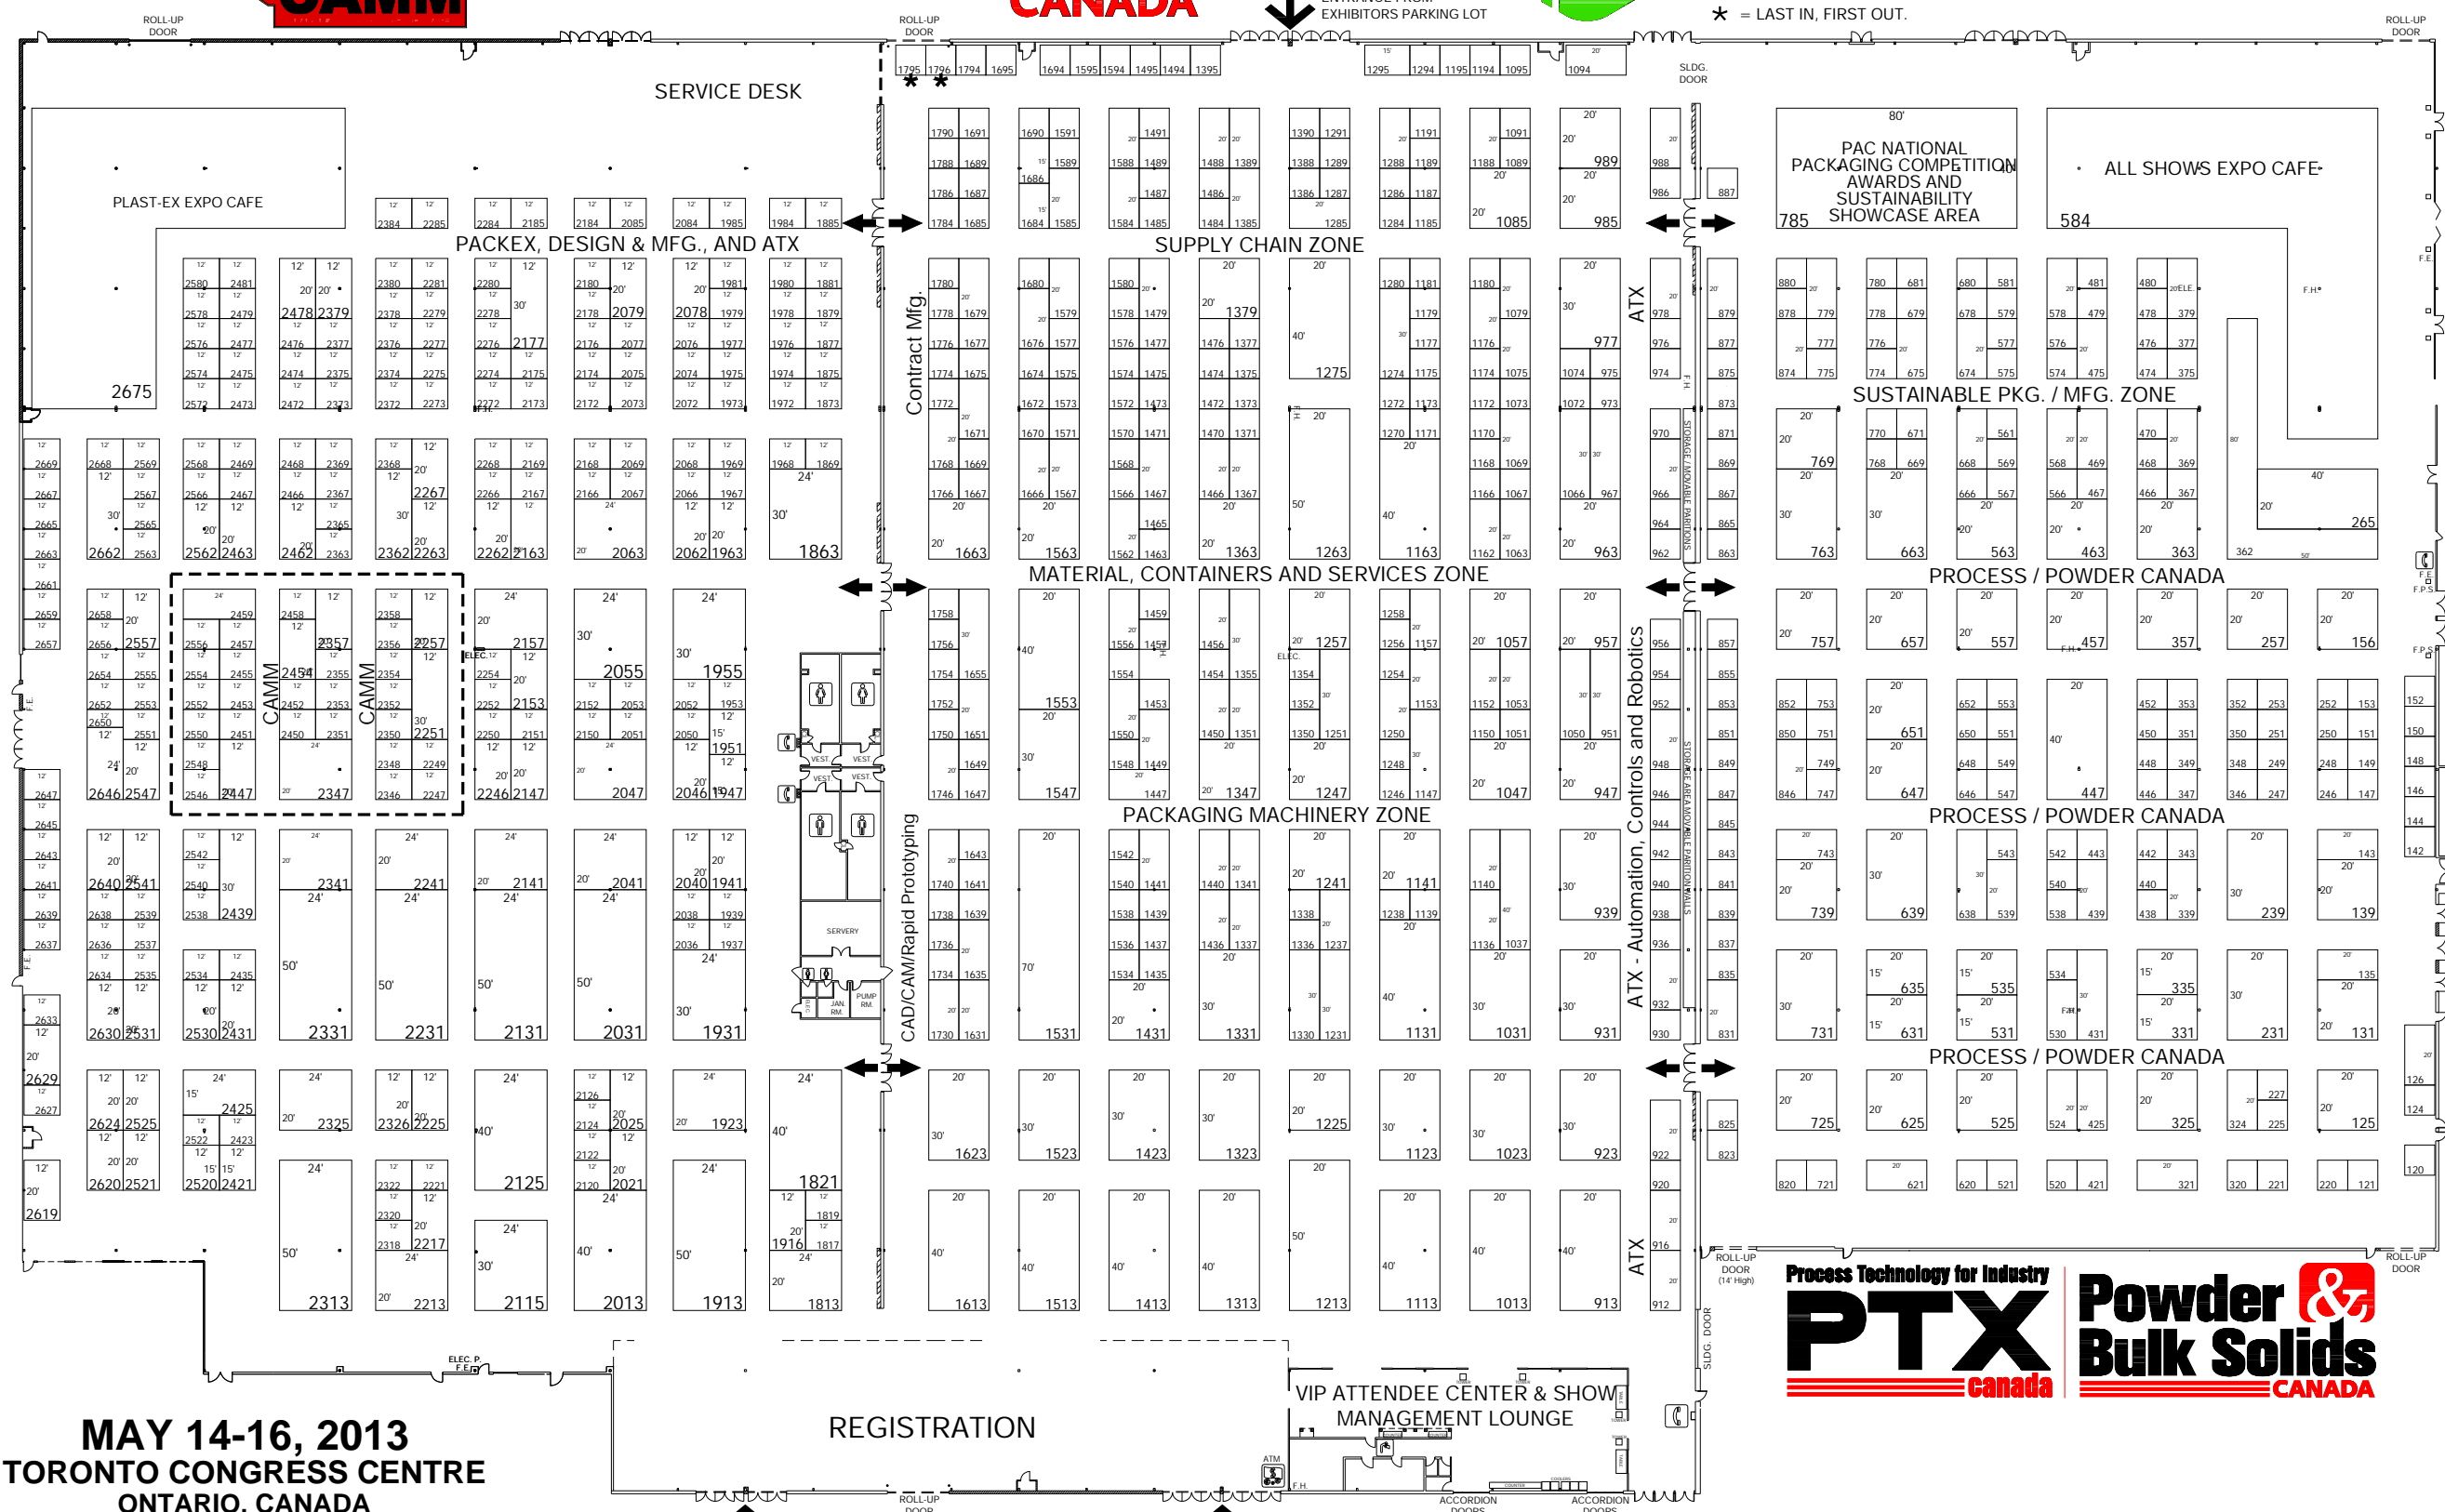

PLAST-EX

DESIGN & Manufacturing CANADA

PACKEX TORONTO

ATX Automation Technology Expo CANADA

MAY 14-16, 2013
TORONTO CONGRESS CENTRE
ONTARIO, CANADA
 AS OF: 3.5.2012

- CEILING HEIGHT 16 FEET ALL HALLS
- ELECTRICAL PROVIDED FROM CEILING
- AIR/WATER PROVIDED FROM COLUMNS (8" x 8")

- PRE-BADGE ENTRANCE
- ENTRANCE FROM CONFERENCE ROOMS

ENTRANCE
 MAIN ENTRANCE / ATTENDEE PARKING LOT
 ENTRANCE

* = LAST IN, FIRST OUT.